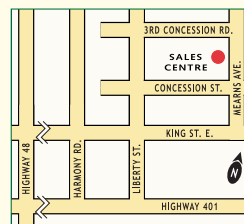

Bowmanville

HOURS:

Mon - Thurs : 12 - 7 pm

Sat, Sun & Hol : 11 am - 6 pm

Friday Closed

(905) 623-3150

TOLL FREE: 1-866-708-8809